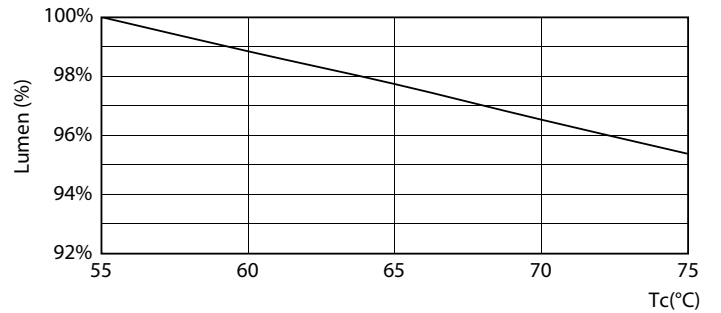

## Lifetime

LEDtube 30K

LEDtube 30K FailureRate

LEDtube 30K LifetimeVsTc

LEDtube COR 8W 30K LumenVsTc