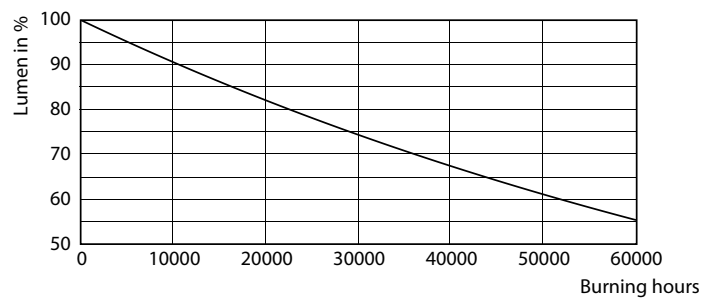

Tubos LED Essential T8 Mains

Lifetime

LEDtube 30K